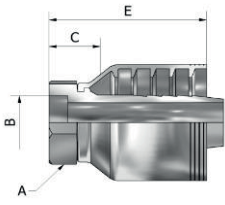

DN40L SERIES(Life Saver)

USA

PART NUMBER	Products Description								
	Hose In-Dia	Nipple Hex		In-Dia		Tail-Growth		Overall length	
		MM	Inch	MM	Inch	MM	Inch	MM	Inch
		A		B		C		E	
DN40L-06-06	3/8	17.5	0.69	9.5	0.37	14.5	0.57	38.3	1.51
DN40L-08-08	1/2	20.6	0.81	12.6	0.50	14.5	0.57	44.9	1.77
DN40L-10-10	5/8	23.8	0.94	16.2	0.64	19.2	0.76	50.7	2.00
DN40L-12-12	3/4	27.0	1.06	19.4	0.76	16.9	0.67	53.3	2.10
DN40L-16-16	1"	35.0	1.38	25.7	1.01	22.9	0.90	66.8	2.63
DN40L-20-20	1-1/4	46.0	1.81	31.8	1.25	27.7	1.09	70.2	2.76